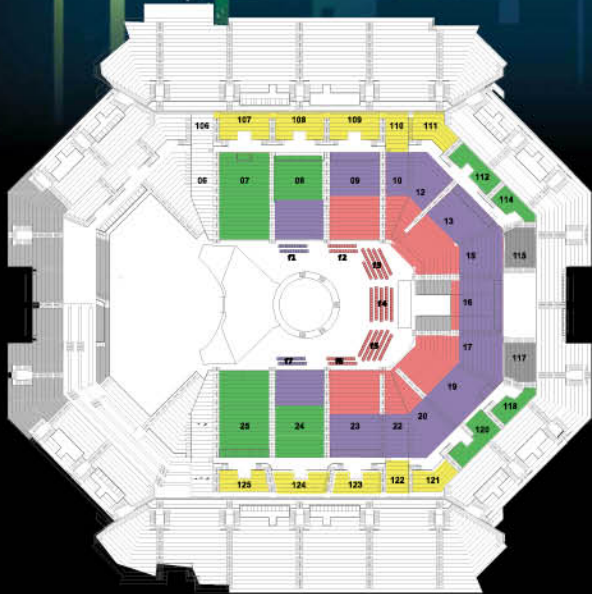

QUIDAM

CIRQUE DU SOLEIL

JULY 24-28

Group Tickets On Sale Now*

Date	Day of week	Time	Red		Purple		Green		Yellow	
			Full price	Group price	Full price	Group price	Full price	Group price	Full price	Group price
July 24th	Wednesday	7:30PM	\$124.50	\$112.50	\$93.50	\$71.25	\$69.50	\$53.25	\$49.50	\$38.25
July 25th	Thursday	7:30PM	\$124.50	\$112.50	\$93.50	\$71.25	\$69.50	\$53.25	\$49.50	\$38.25
July 26th	Friday	7:30PM	\$129.50	\$129.50	\$98.50	\$98.50	\$74.50	\$74.50	\$54.50	\$54.50
July 27th	Saturday	3:30PM	\$129.50	\$129.50	\$98.50	\$98.50	\$74.50	\$74.50	\$54.50	\$54.50
July 27th	Saturday	7:30PM	\$129.50	\$129.50	\$98.50	\$98.50	\$74.50	\$74.50	\$54.50	\$54.50
July 28th	Sunday	1PM	\$124.50	\$112.50	\$93.50	\$71.25	\$69.50	\$53.25	\$49.50	\$38.25
July 28th	Sunday	5PM	\$124.50	\$112.50	\$93.50	\$71.25	\$69.50	\$53.25	\$49.50	\$38.25

ELEVEN TRAINS. ONE DESTINATION. BARCLAYS CENTER.

2 3 4 5 B D N Q R to Atlantic Avenue - Barclays Center C to Lafayette Avenue G to Fulton Street LIRR to Atlantic Terminal